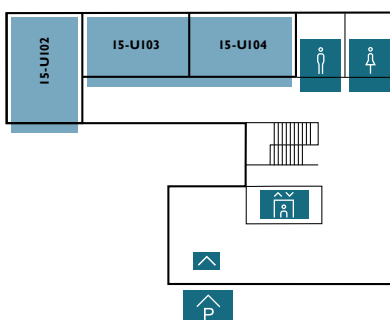

B HANS ULRICH AUDITORIUM BASEMENT

Weiterbildungszentrum Holzweid
Holzstrasse 15
CH-9010 St.Gallen

Tel. +41 71 224 20 12
wbzhsg@unisg.ch
wbz.unisg.ch