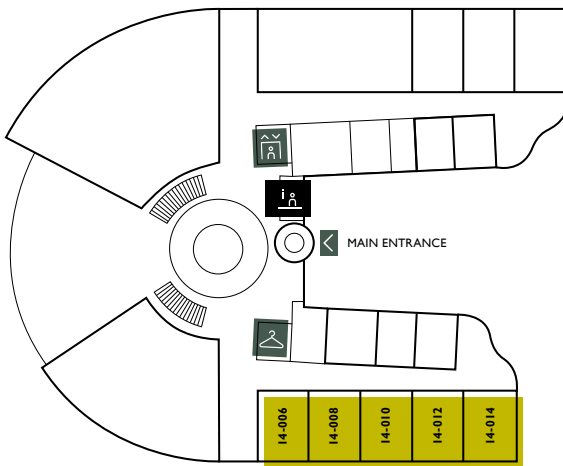

# GROUP- AND MEETING ROOMS

## G MAIN BUILDING GROUND FLOOR

### Room capacity

room size 26 – 41sqm

block seating

persons 8