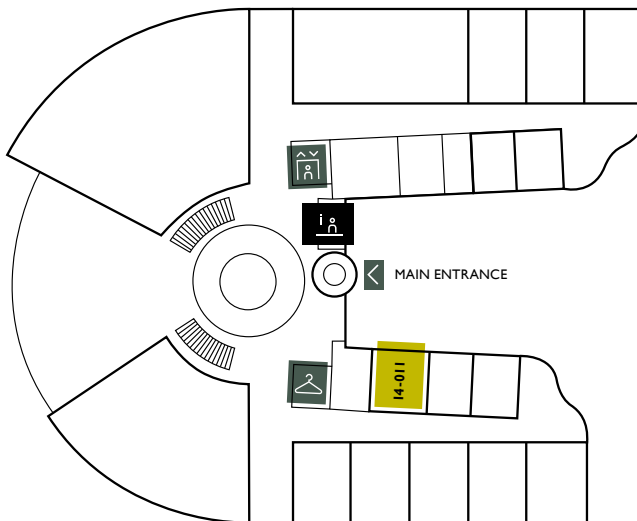

# BOARDROOM/14-011

## MAIN BUILDING GROUND FLOOR

### Facilities and equipment

- Bright room with daylight
- Conference table (L 320 cm x W 120 cm x H 73 cm) with power connector
- 10 swivel armchairs on wheels
- Flatscreen with presentation screen (camera, microphone, touchpanel, whiteboard function)
- ClickShare and USB-C connection
- Presentation tools as flipcharts (with paper and pens), pinboards (including pins) on demand
- Magnetic and writable walls
- Sideboard on wheels
- Toolbox with classroom aids
- Windows with shades
- Different lighting scenarios (dimable)
- Digital room signage
- Wheelchair accessible
- Free Wi-Fi access